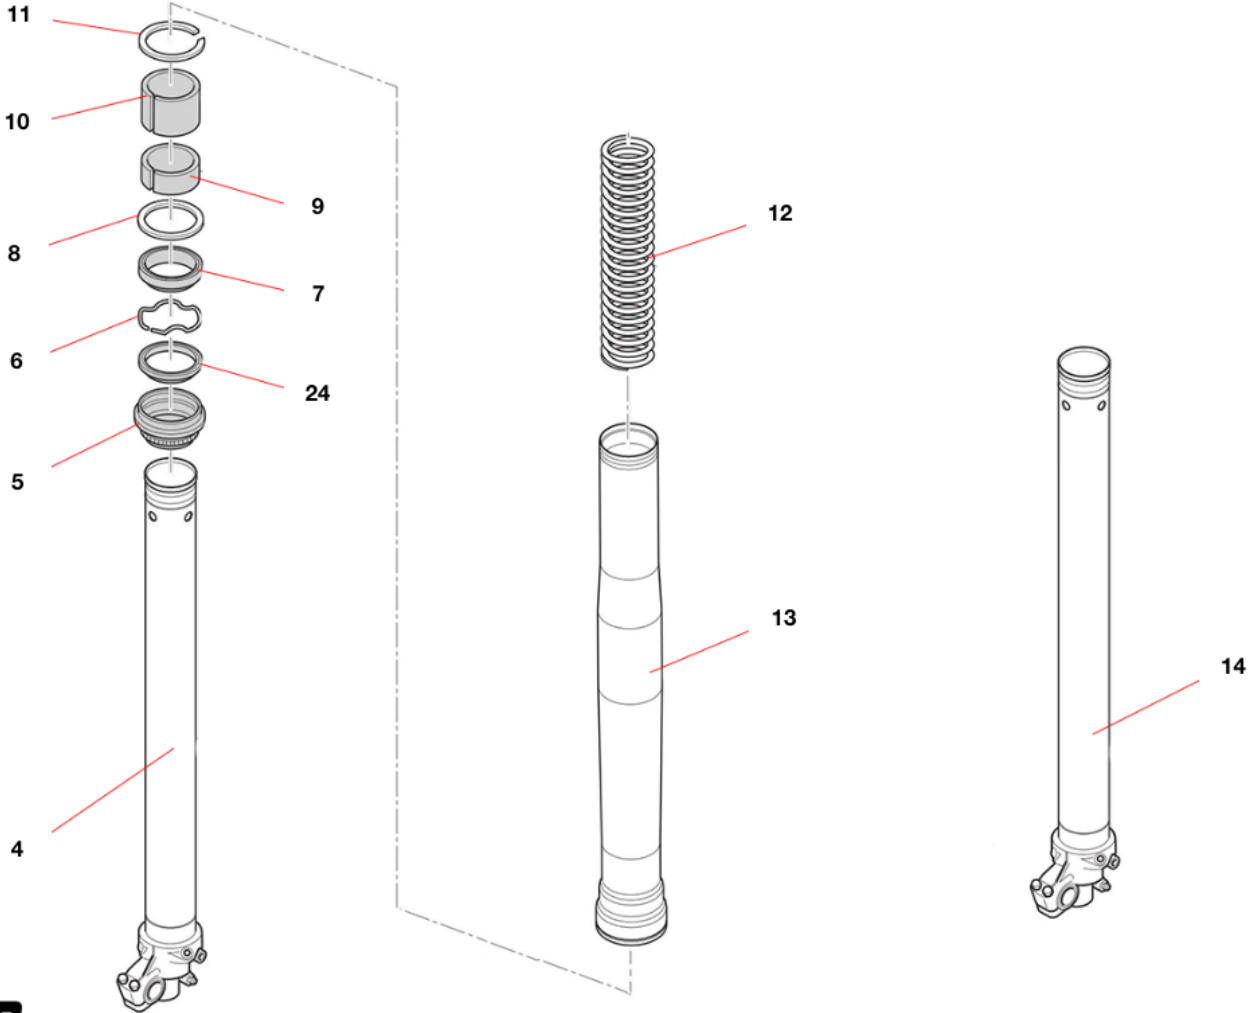

KYB Fork

Image	Position	Article code	Description
	4	72568	INNER TUBE COMP RIGHT
	5	72502	DUST SEAL KYB FORK 48 mm
	6	72525	SNAP RING OIL SEAL KYB 48 MM
	7	72501	OIL SEAL KYB FORK 48 mm
	8	72526	WASHER NEXT TO OIL SEAL KYB 48
	9	72504	SLIDE METAL KYB 48 mm
	10	72503	PISTON METAL KYB 48 mm
	11	72530	SNAP RING OUTERTUBE KYB 48 MM
	12	F72445	SPRING, FORKS KYB 48 K=4.0
	12	F72446	SPRING, FORKS KYB 48 K=4.2
	12	F72447	MOLLA FORCELLA KAYABA 48 K=4.3
	12	F72448	SPRING, FORKS KYB 48 K=4.4
	12	F72449	SPRING, FORKS KYB 48 K=4.6
	13	72567.1	OUTER TUBE COMP (FODERO) COL. ORO
	14	72569	INNER TUBE COMP LEFT
	24	72341	SCRAPER FORC.KYB R.DEPT