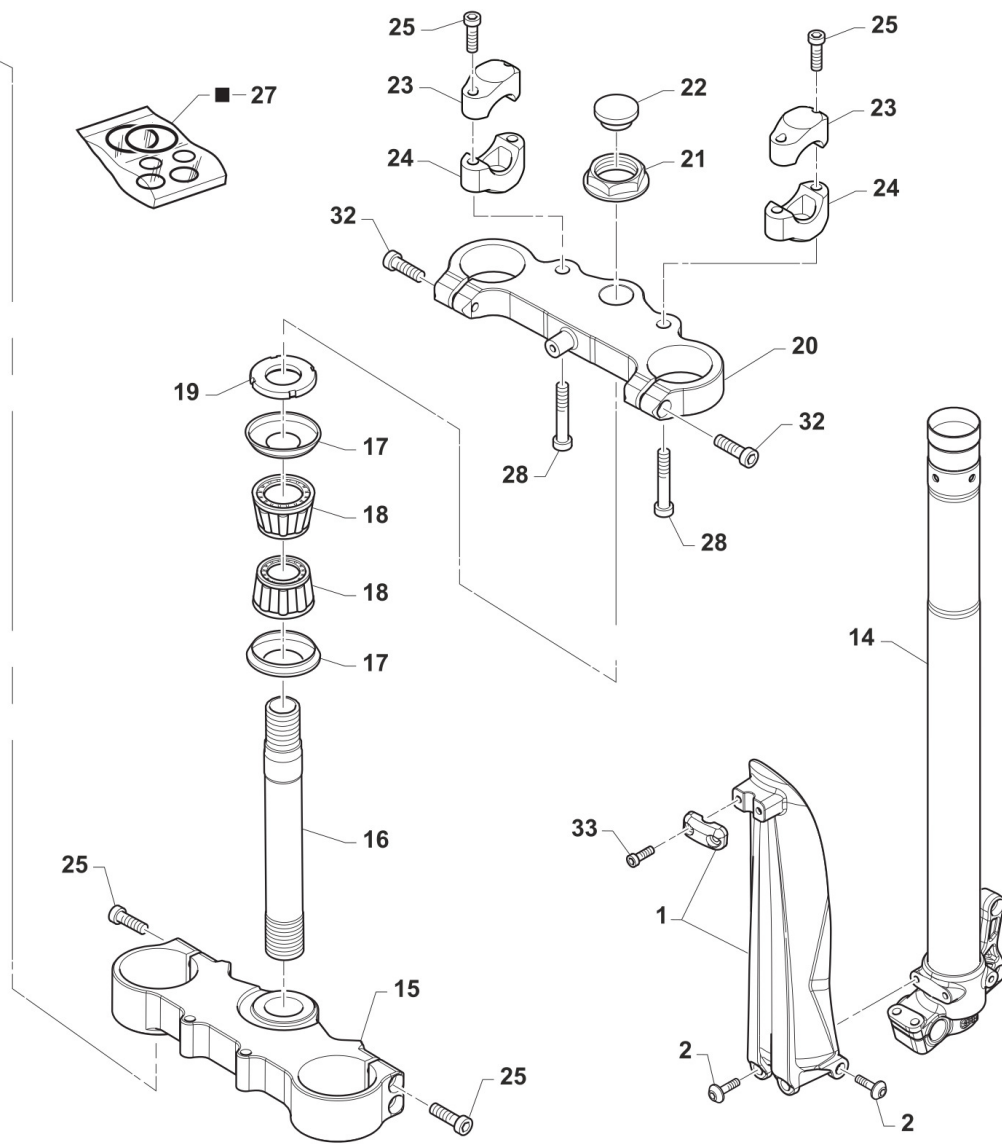

FORCELLA FORMULA FRONT FORK FORMULA