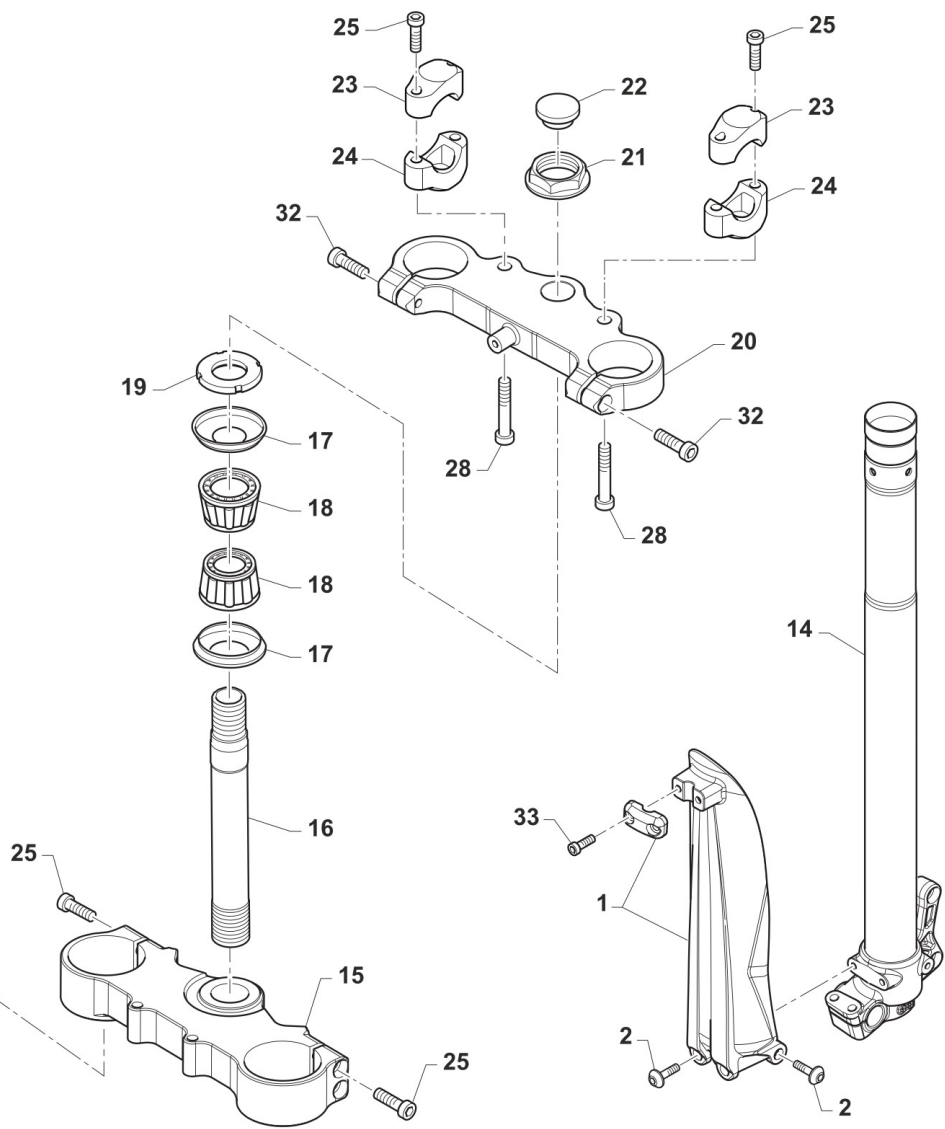

FORCELLA MUPO FRONT FORK MUPO