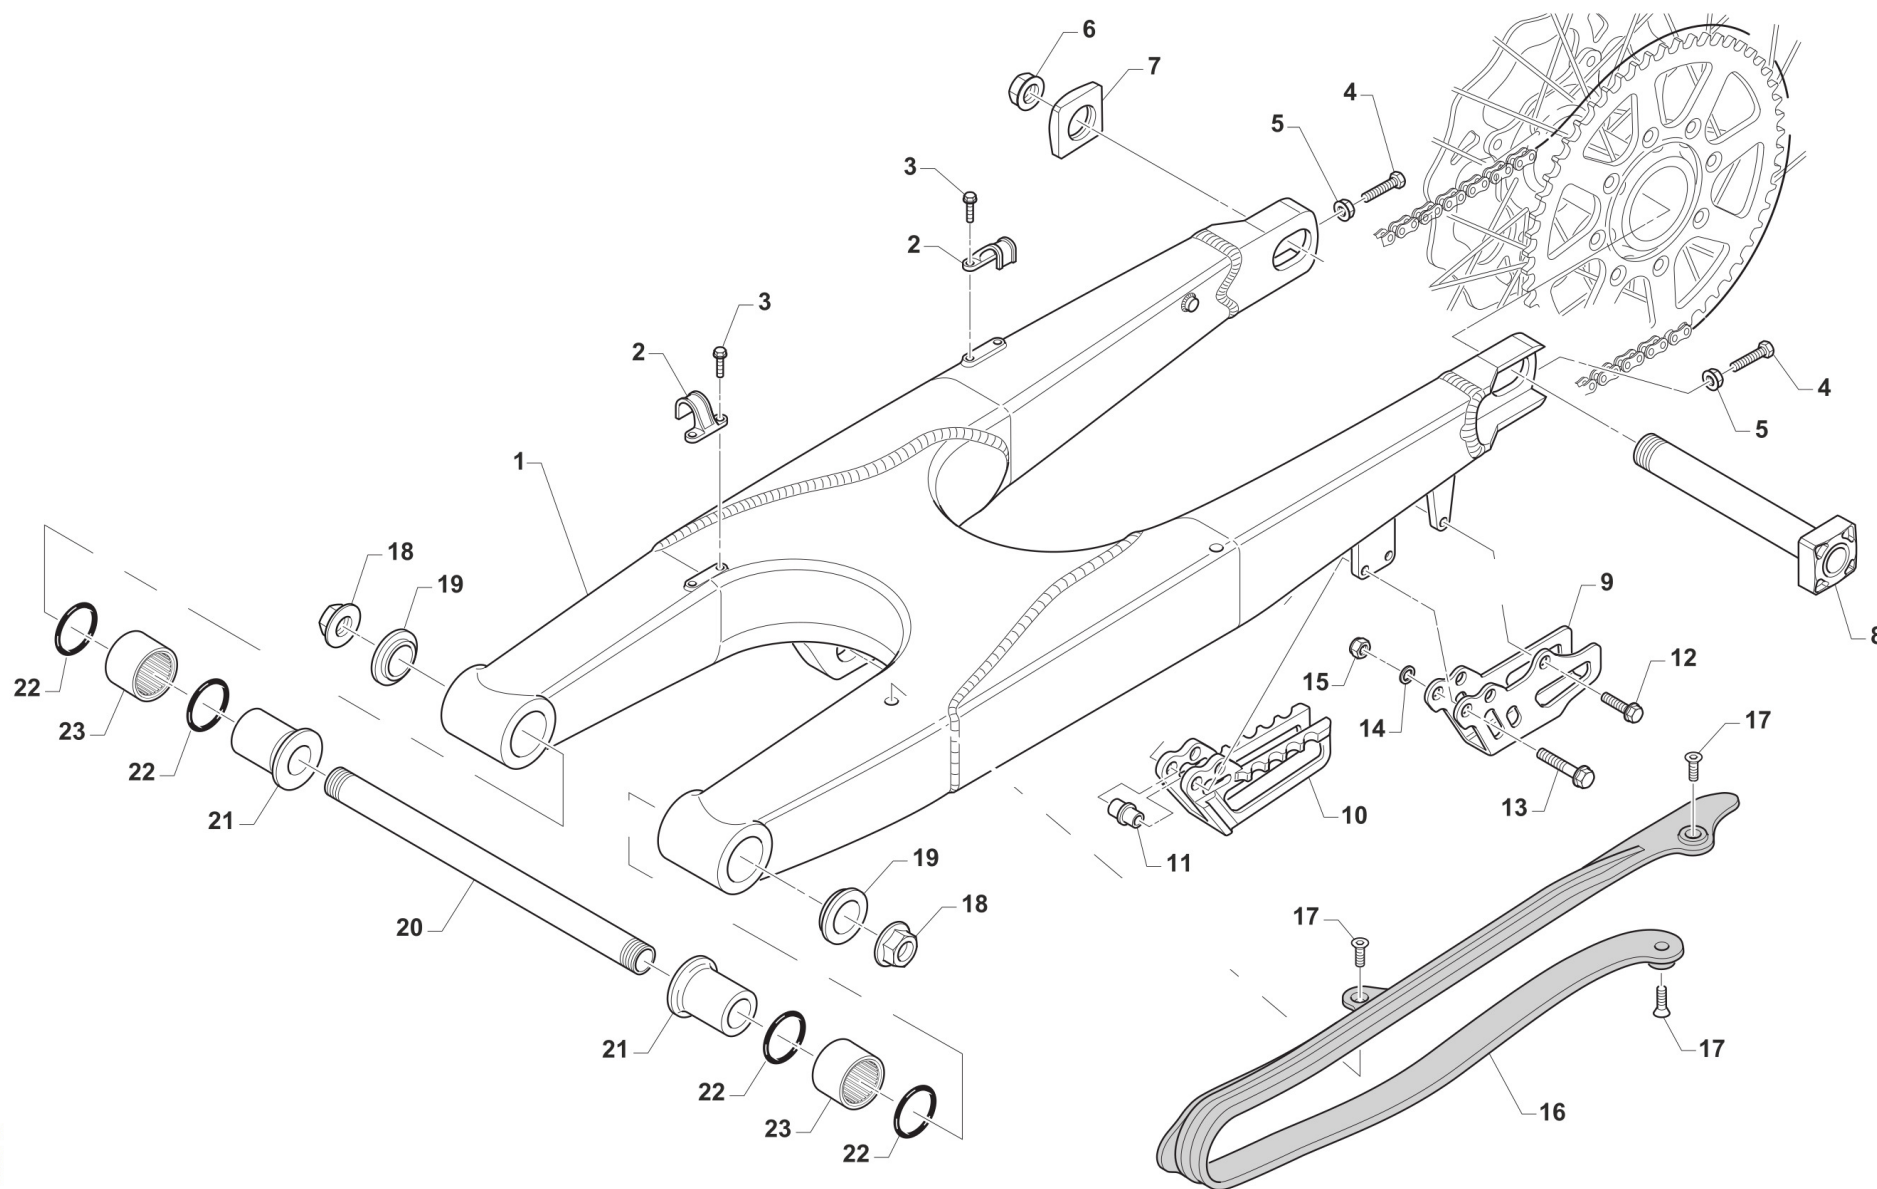

TM0116

2T100MXJ22-T
TELAIO - FRAME

FORCELLONE
SWINGARM

10

Pos.	Codice	Q.tà	Note	Descrizione	Description
1	73001.13	1		FORCELLONE 85 JUNIOR M. 13/->	SWINGARM JUNIOR MY13
2	67054	2		FERMA TUBO FRENO POST. M.97/->	RETAIN CLAMP BRAKE HOSE 97/->
3	49794	4		VITE AUTOFOR. 4.8X16 7504	BOLT, 4,8 X 16 7504
4	F49976	2		VITE TE 8X45 ES.10 FORCELLONE	SCREW TE 8X45 SWINGARM
5	49640	2		DADO M 8 FLANGIATO CHIAVE 12	NUT 8mm, FLANGE
6	49115	1		DADO PERNO R.PST J 06 CH20X1.5	NUT, RR WHEEL JUNIOR 20X1.5
7	70225	1		TENDICATENA JUNIOR'13 MOBILE	ADJ BLOCK, CHAIN JUNIOR 2013
8	74045.13	1		PERNO RUOTA POST. JUNIOR 2013	AXLE, RR WHEEL JUNIOR 2013
9	73130	1		PASSACATENA ALLUM. MOD. 11/->	PLATE, CHAIN GUIDE M. 11/->
10	67102.10	1		PASSACATENA NYLON MOD.2011	GUIDE, CHAIN M. 11/->
11	26092	1		BOCCOLA PASSACATENA M.11->	BUSH, CHAINGUIDE M11->
12	49370	1		VITE TE F/R 6X12	BOLT 6X12
13	49362	2		VITE TE F/R 6X50 Ch.8	BOLT 6X50 T.8
14	49603	2		RONDELLA M 6,4 X 12 X 1,6	WASHER 6x12
15	49638	2		DADO M 6 ALTO AUTOBLOCCANTE	NUT 6mm, HIGHT SELF-LOCKING
16	67099.15	1		PROTEZIONE FORCELLONE M.2015	SWINGHARM PROTECTION M.2015
17	49396	3		VITE TSEI 5X10	BOLT TSEI 5X10
18	49095	2		DADO 16 FORCELLONE MOTO 95/10	NUT, SWINGARM AXLE M. 95/05
19	73115	2		COPERCHIO BOCCOLA FORC. M08->	COLLAR, SWINGARM M.08
20	74013	1		PERNO FORCELLONE M.95/07 85J13	AXLE, SWINGARM 16 M. 95/06
21	73138	2		BOCCOLA FORC.'J'13 F16 30X44.5	BUSH JUNIOR FORK H.16 30X44,5
22	12102	4		O RING LEVERAGGIO & FORCELLONE	O-RING, LINKAGE & SWINGARM
23	19043	2		ASTUCCIO A RULLI HK 20/30	NEEDLE CAGE HK 20/30