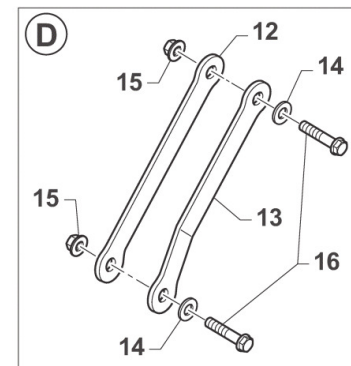

2T112MXJ26-T
2T 112 MX JUNIOR - 2S 112 MX JUNIOR

TELAIO
FRAME

RIGHT SIDE [LATO DX]