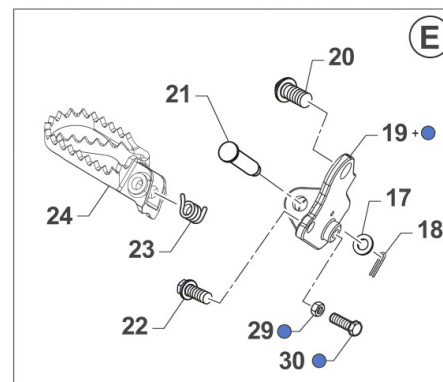

2T112MXJ26-T
2T 112 MX JUNIOR - 2S 112 MX JUNIOR

TELAIO
FRAME

RIGHT SIDE [LATO DX]