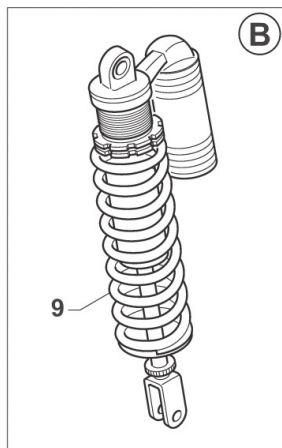

2T112MXJ26-T
2T 112 MX JUNIOR - 2S 112 MX JUNIOR

TELAIO
FRAME

RIGHT SIDE [LATO DX]