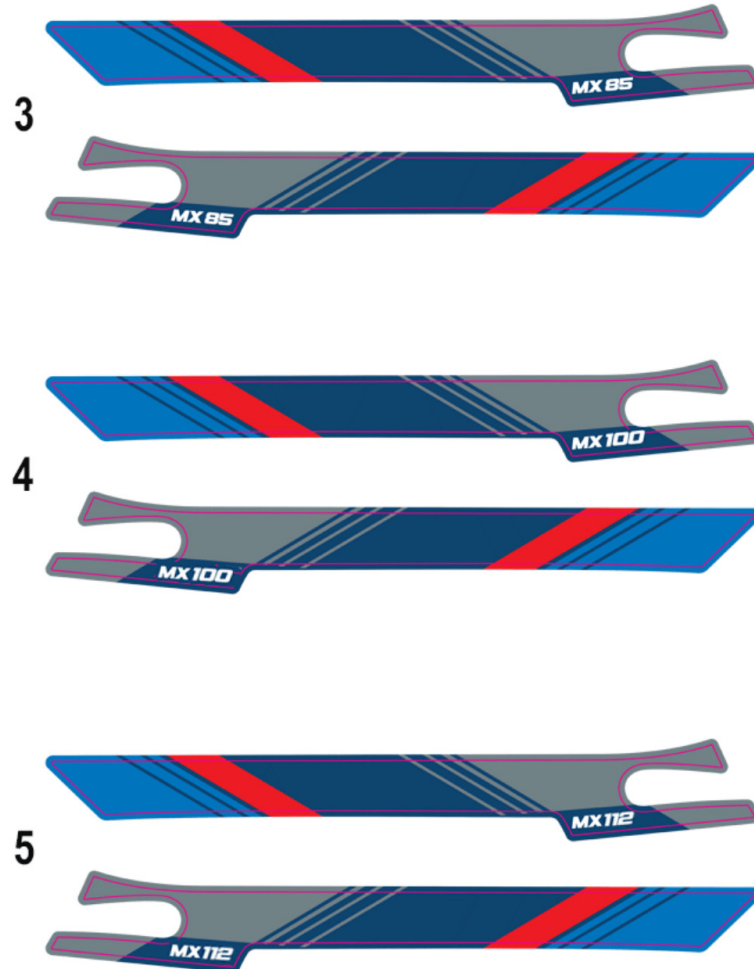

2T112MXJ26-T  
2T 112 MX JUNIOR - 2S 112 MX JUNIOR

KIT ADESIVI MX-J  
DECALS KIT MX-J

1

2

3

4

5

KA26-MXJ