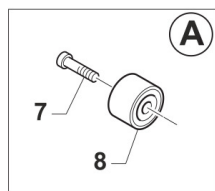

2T100SMXJ26-T
2T 100 SMX JUNIOR - 2S 100 SMX JUNIOR

TELAIO
FRAME

TM0113