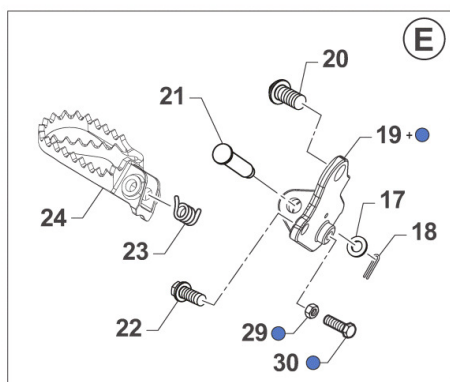

2T100MXJ26-T
2T 100 MX JUNIOR - 2S 100 MX JUNIOR

TELAIO
FRAME

RIGHT SIDE [LATO DX]