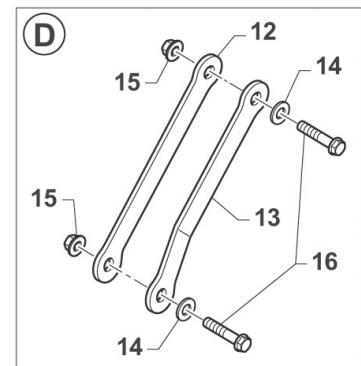

2T100MXJ26-T
2T 100 MX JUNIOR - 2S 100 MX JUNIOR

TELAIO
FRAME

RIGHT SIDE [LATO DX]