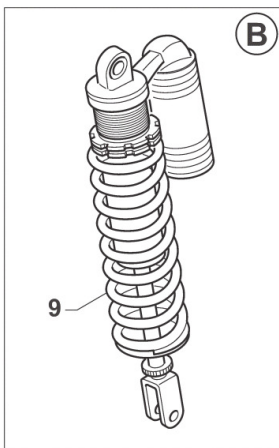

2T100MXJ26-T
2T 100 MX JUNIOR - 2S 100 MX JUNIOR

TELAIO
FRAME

RIGHT SIDE [LATO DX]